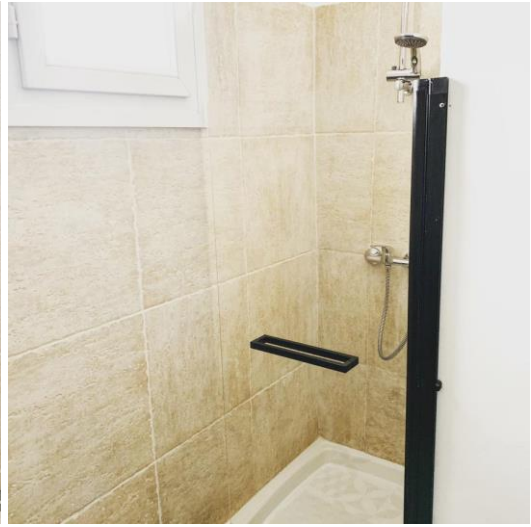

What is included:

5-night accommodation in a standard single room with a single bed and shared bathroom.

Free public parking is available on site (reservation is not needed).

Standard Single Room

Domaine de La Coupe is located in Narbonne in the South of France.

Guest room is equipped with a single size bed, microwave, fridge, an electric tea pot, a shower, a hairdryer and a desk. Rooms are complete with a shared bathroom.

Rooms are located in one of the castle annexes. They are located on the 1st floor accessible by stairs with no elevator on site.

Entrance to the castle annex

Standard Single Room:

Rooms are 10 square meters.

Shared bathroom:

Room Facilities:

- Tea/Coffee maker
- Minibar
- Shower
- Hairdryer
- Refrigerator
- Shared bathroom
- Sitting area
- Fan
- Toilet
- Microwave
- Heating
- Slippers

- Electric kettle
- Towels
- Linens
- Toilet paper
- Walk-in shower

No smoking

Free public parking is available on site (reservation is not needed).

Pets

- Pets are not allowed.

Activities

- Beach 15 miles away